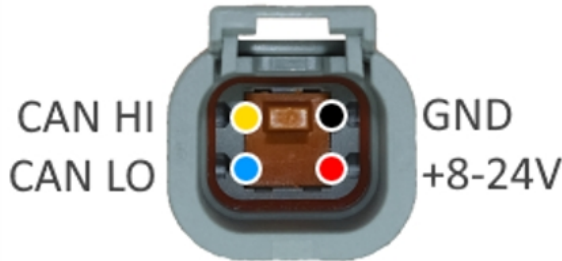

KNOCK SENSORS CABLE

POWER - CAN CABLE

TRIGGER CABLE